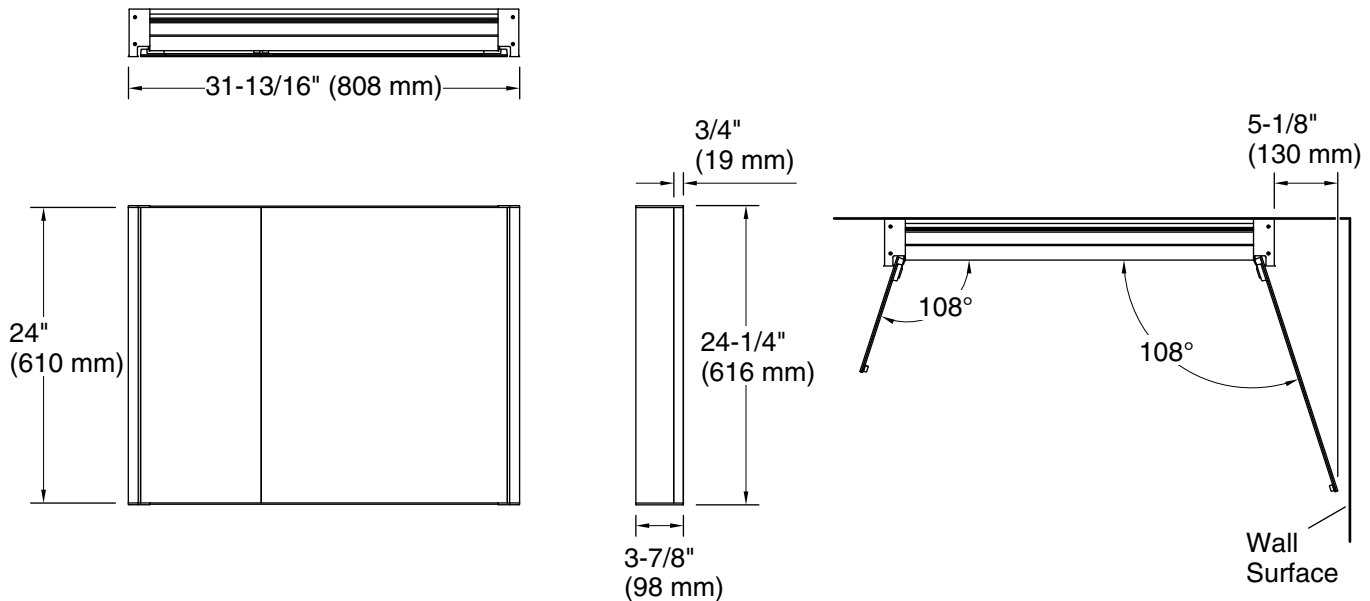

Required Electrical Service

One circuit required, protected with Class A Ground-Fault Circuit-Interrupter (GFCI). Outside North America, this device may be known as a Residual Current Device (RCD).

Lights: 120 V, 5 A, 60 Hz

Technical Information

All product dimensions are nominal.

Lighting included: Yes

Electrical component rating: LED: 120 V, 5 A, 60 Hz 1200 Lumens, 3000K

Notes

Install this product according to the installation instructions.